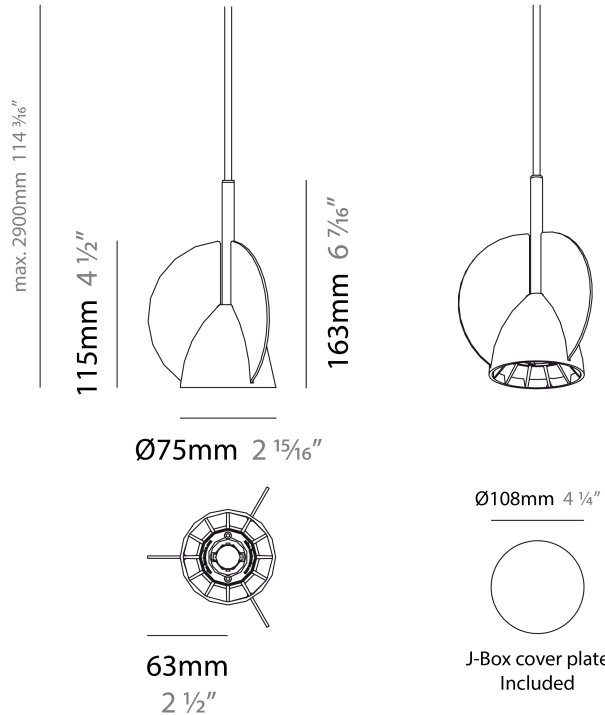

KASK SUSPENSION

D91175

GENERAL

Series: Kask
 Brand: Milan
 Division: Design
 Mounting Type: Suspension
 Mounting Location: Ceiling
 Subcategory: Pendant

PHYSICAL

Diameter (mm): 75
 Diameter (in): 2 ¹⁵/₁₆
 Height (mm): 163
 Height (in): 6 ⁷/₁₆
 Max. Overall Height (mm): 2900
 Max. Overall Height (in): 114 ³/₁₆
 Weight (kg): 1.4
 Weight (lbs): 3
 Fixture Finish: WHI
 Fixture Material: Aluminum
 Cable Details: 2000mm Transparent Cable

ELECTRICAL

Lamp Type: LED
 Total Output Wattage (W): 7
 Dimming: Electronic Low Voltage Dimming
 Input Voltage (V): 120

LED

Number of LEDs: 1
 Color Temperature (°K): 2700
 Nominal Lumen (lm): 560
 CRI: >90 CRI

OPTICAL

RATINGS AND CERTIFICATIONS

Certified By: CSA Certified to UL and CSA Standards
 IP rating: IP20

PROJECT	
TYPE	
NOTES	
QUANTITY	
DATE	

KASK SUSPENSION

D91176

GENERAL

Series: Kask
 Brand: Milan
 Division: Design
 Mounting Type: Suspension
 Mounting Location: Ceiling
 Subcategory: Pendant

PHYSICAL

Diameter (mm): 75
 Diameter (in): 2 ¹⁵/₁₆
 Height (mm): 163
 Height (in): 6 ⁷/₁₆
 Max. Overall Height (mm): 2900
 Max. Overall Height (in): 114 ³/₁₆
 Weight (kg): 1.4
 Weight (lbs): 3
 Fixture Material: Aluminum
 Cable Details: 2000mm Transparent Cable